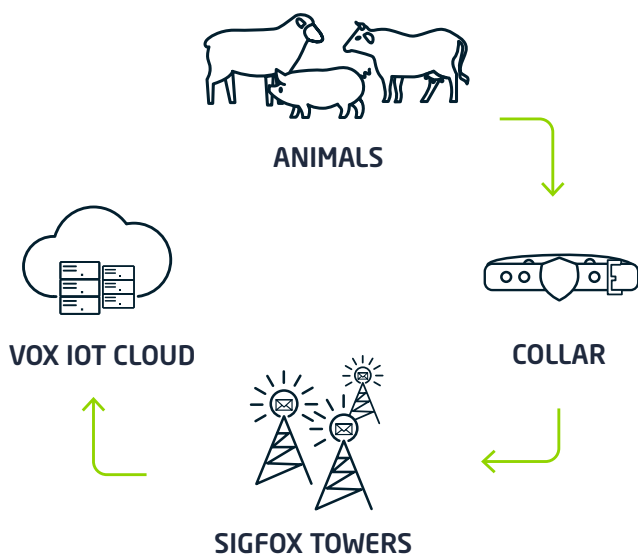

Animal Tracking

Animal Tracking - Internet of Things

Track the wellbeing and location of your livestock from your smartphone, tablet or PC

- Know where your animals are at all times
- Know the condition of your animals at all times
- Monitor livestock herds of all sizes
- Built on Vox's highly secure IoT Cloud Network
- Manage your livestock in a new way, using leading edge technology

Product Overview

Each cow, goat, sheep or wild animal is equipped with an IoT (Internet of Things) collar, which monitors the animal's location and condition, while transmitting the data through your existing broadband network to your smartphone, tablet or PC.

Information is available through native Android and iOS apps and through our web application. The platform consists of smart collars with different sensors and an app to control the status of the animal in an easy way.

How it Works

Visit us at vox.co.za

Primary Features and Benefits

Vox Animal Tracker is the most powerful location and monitoring system on the market:

1. Provides GPS Locations

Reduce your animal loss by keeping track of them wherever they go. Allows you to trend analysis and monitor repetitive behaviour.