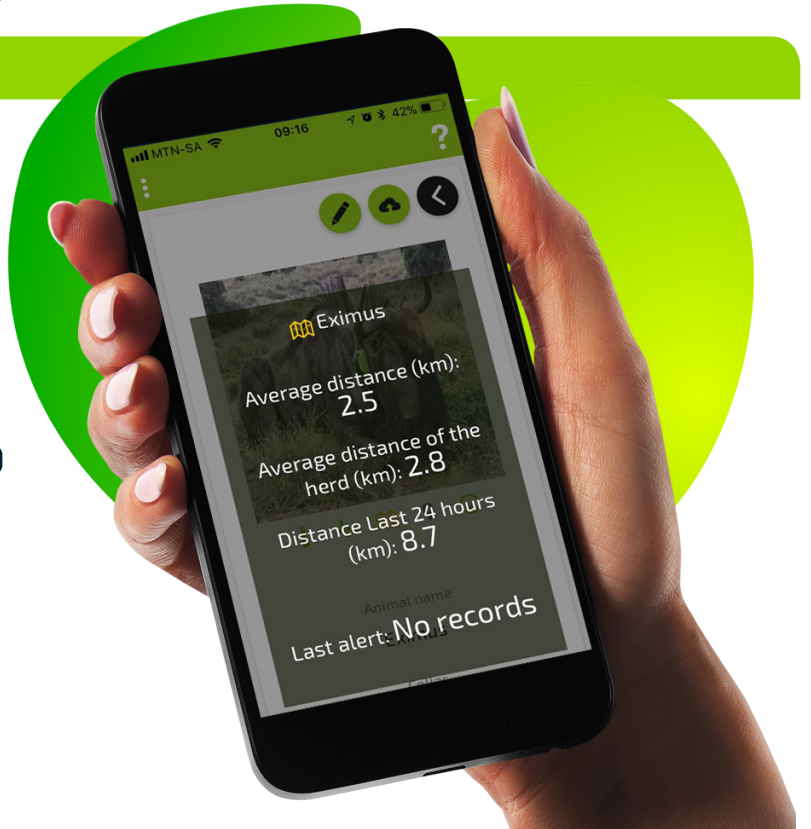

Animal Tracking

Animal Tracking - Internet of Things

Track the wellbeing and location of your livestock from your smartphone, tablet or PC

- Know where your animals are at all times
- Know the condition of your animals at all times
- Monitor livestock herds of all sizes
- Built on Vox's highly secure IoT Cloud Network
- Manage your livestock in a new way, using leading edge technology

Product Overview

Each cow, goat, sheep or wild animal is equipped with an IoT (Internet of Things) collar, which monitors the animal's location and condition, while transmitting the data through your existing broadband network to your smartphone, tablet or PC.

Information is available through native Android and iOS apps and through our web application. The platform consists of smart collars with different sensors and an app to control the status of the animal in an easy way.

How it Works

Visit us at vox.co.za

Primary Features and Benefits

Vox Animal Tracker is the most powerful location and monitoring system on the market:

1. Provides GPS Locations

Reduce your animal loss by keeping track of them wherever they go. Allows you to trend analysis and monitor repetitive behaviour.