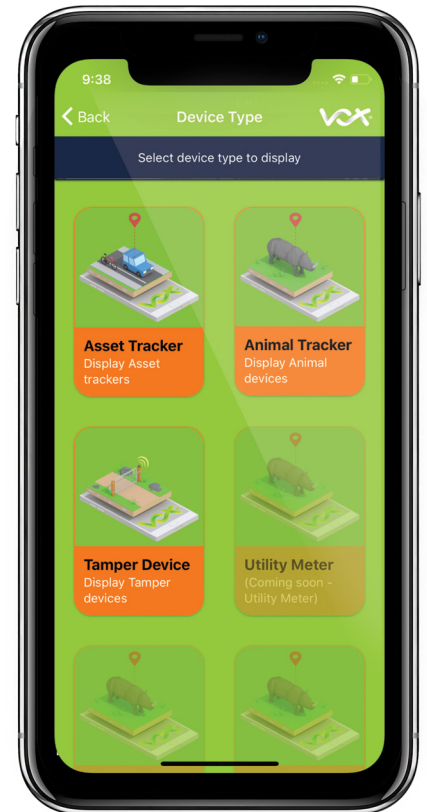

4. Temperature Control

Thanks to this advanced feature, you can predict if the animal is ill well-ahead of time (i.e. their temperature changes before sickness hits). You can also tell when they will be in heat, as well as their ambient temperature.

Additional Features and Benefits

- Plug in & Play
- Lightweight
- Reusable
- Long range
- Long battery life
- Cost reduction
- Increase productivity
- Assist with farm management
- Available on a variety of platforms
- Access to additional information

About Vox

Innovation and insight combine in Vox - a market leading end-to-end integrated ICT and infrastructure provider and telecommunications company. From data to voice - as well as Cloud, business collaboration and conferencing tools - Vox offers

intelligent solutions that connect South Africans to the world, supporting entrepreneurs, customers and commerce, whilst practicing values of integrity, choice and service excellence in all of its dealings. For more information [click here](#).

For more information on complementary or alternative products, visit us at vox.co.za

New Business Sales JHB : +27 (0) 87 805 5050
Consumer Support : +27 (0) 87 805 0530
Business Support : +27 (0) 87 805 0500
Email: info@voxtelcom.co.za