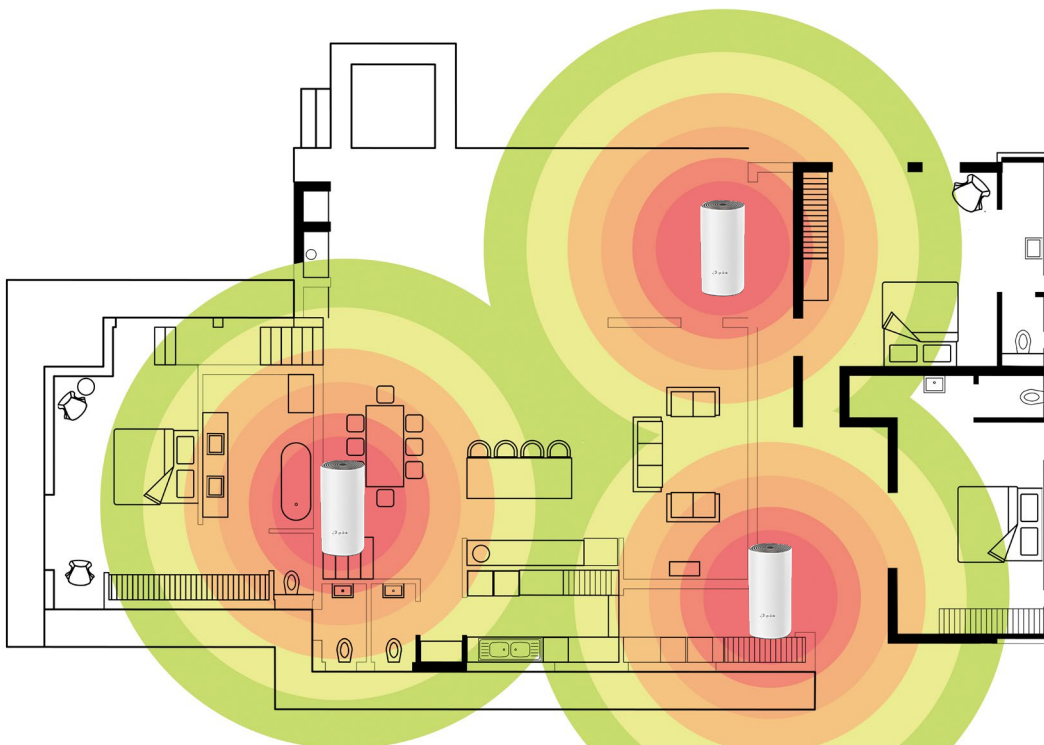

Vox Wi-Fi Home Mesh

Cover your whole home with Wi-Fi, effortlessly

Eliminate Wi-Fi dead spots

- Extend Wi-Fi coverage in your home
- Seamless roaming with one Wi-Fi network name
- Improve Wi-Fi performance
- Modular design for scalability
- Connect more devices without impacting performance
- Mobile app available to manage Internet usage

Product Overview

Vox Wi-Fi Home Mesh provides the simplest way to get good reliable Wi-Fi quickly and easily where you need it in your home. Vox Wi-Fi Home Mesh is designed to optimise your Wi-Fi coverage in the least invasive and most efficient way

by stringing together a series of access points. The modular solution design makes the solution easily scalable and allows you to add more access points when you need them to ensure you have high quality Wi-Fi coverage where you need it.

How It Works

High Signal  Low Signal

Visit us at vox.co.za

Features and Benefits

Features	Benefits
Wi-Fi coverage where you need it	Vox Wi-Fi Home Mesh is the simplest way to guarantee a strong Wi-Fi signal where you need it in your home. A standard 2-pack will cover up to 260 square metres. An optional cabled backhaul will ensure performance. Simply add more access points to extend coverage.
Seamless roaming with one Wi-Fi network name	Meshing means the units work together to form one unified network. Your phone or device automatically connects to the fastest unit as you move through your home, creating a truly seamless Wi-Fi experience.
Connect more devices	Vox Wi-Fi Home Mesh access points can provide a lag-free connection for more devices.
Manage your Wi-Fi using a mobile app	The mobile app makes it easy to setup and maintain your Wi-Fi network as well as manage your children's Internet usage and block access to undesirable websites.