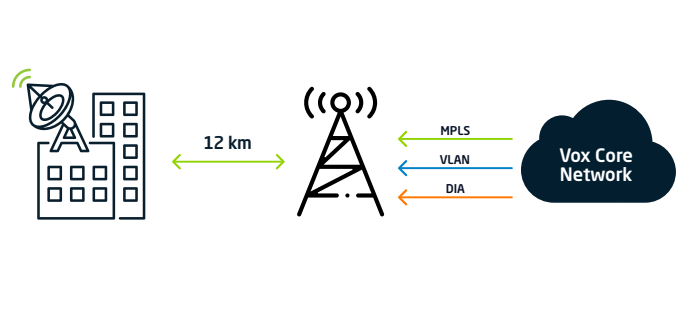

Vox Wireless - Licensed

Quick-deploy connectivity solution over carrier grade technology

Licensed Spectrum Microwave

- Available as Broadband (10:1) or Dedicated (1:1)
- Scalability and flexibility that allows you to do more for less
- Available with Uncapped Voice
- Symmetrical Full Duplex Service
- Rapid installation saves you time and money
- Low latency, low jitter - carrier grade Licensed technology

Overview

Vox Wireless Licensed is a high-speed fixed Microwave data connectivity service that can be deployed nationally in feasible areas where Fibre connectivity is limited or unavailable, to ensure your business is always connected.

How It Works

Vox WTTB Point to multi-Point (PTmP) Service Overview 4-6 weeks lead time

Vox WTTB Point-to-Point (PTP) Service Overview 8-12 weeks lead time

Point to Multi-Point requires an installation done only on the client premises.

Point to Point connection refers to an installation on both the high site as well as the client premises.

Visit us at vox.co.za

Main Features and Benefits

- **Scalable**
Easily upgrade your link to grow with your business.
- **Quick to deploy in feasible areas**
If your business has a remote site where no fixed-line connectivity is possible, Vox Wireless is an ideal alternative.
- **Business continuity**
Can be deployed as a primary, temporary, temporary to redundant or redundant link to ensure you always remain connected with SLAs on Dedicated services
- **Voice VLAN included**
Vox Wireless offers a free VLAN (2Mbps) for routing your Vox VoIP, which offers your business the ability to route crystal clear voice traffic effectively and efficiently.
- **Full duplex and symmetrical**
Full duplex enables you to transmit and receive data at the same time, effectively doubling your speed. While symmetrical upload and download speeds allow you to send data as quickly as you receive it.