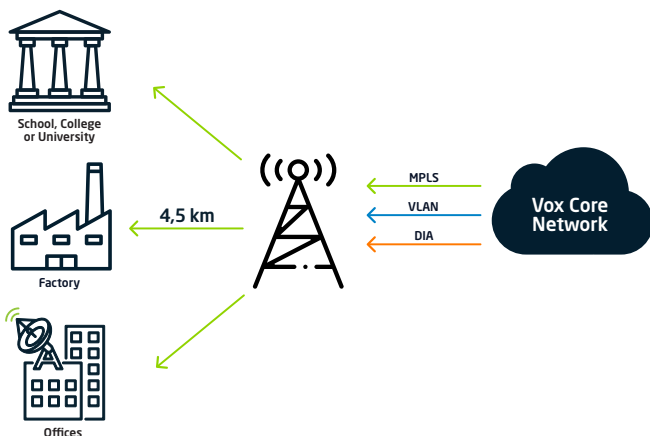

Vox Wireless - Licensed

Quick-deploy connectivity solution over carrier grade technology

Licensed Spectrum Microwave

- Available as Broadband (10:1) or Dedicated (1:1)
- Scalability and flexibility that allows you to do more for less
- Available with Uncapped Voice
- Symmetrical Full Duplex Service
- Rapid installation saves you time and money
- Low latency, low jitter - carrier grade Licensed technology

Overview

Vox Wireless Licensed is a high-speed fixed Microwave data connectivity service that can be deployed nationally in feasible areas where Fibre connectivity is limited or unavailable, to ensure your business is always connected.

How It Works

Vox WTTB Point to multi-Point (PTmP) Service Overview 4-6 weeks lead time

Vox WTTB Point-to-Point (PTP) Service Overview 8-12 weeks lead time

Point to Multi-Point requires an installation done only on the client premises.

Point to Point connection refers to an installation on both the high site as well as the client premises.

Visit us at vox.co.za

Main Features and Benefits

- **Scalable**
Easily upgrade your link to grow with your business.
- **Quick to deploy in feasible areas**
If your business has a remote site where no fixed-line connectivity is possible, Vox Wireless is an ideal alternative.
- **Business continuity**
Can be deployed as a primary, temporary, temporary to redundant or redundant link to ensure you always remain connected with SLAs on Dedicated services
- **Voice VLAN included**
Vox Wireless offers a free VLAN (2Mbps) for routing your Vox VoIP, which offers your business the ability to route crystal clear voice traffic effectively and efficiently.
- **Full duplex and symmetrical**
Full duplex enables you to transmit and receive data at the same time, effectively doubling your speed. While symmetrical upload and download speeds allow you to send data as quickly as you receive it.