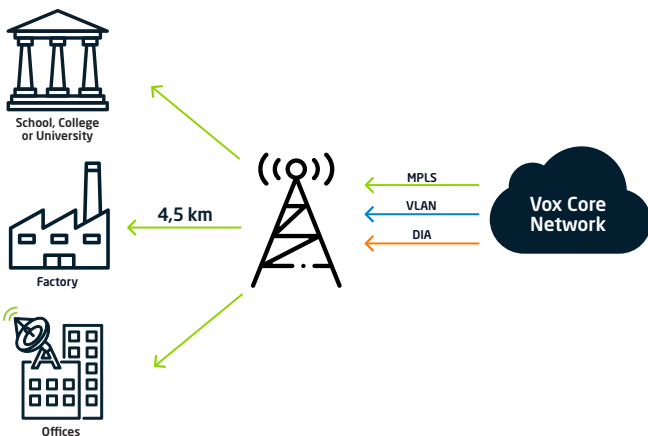

# ISM Spectrum Microwave

- Available as Broadband (10:1) or Dedicated (1:1)
- Scalability and flexibility that allows you to do more for less
- Available with Uncapped Voice
- Symmetrical Full Duplex Service
- Rapid installation saves time and money
- Low latency, low jitter - carrier grade Licensed technology

## Overview

Vox Wireless ISM (License Exempted) is a high-speed, fixed Microwave data connectivity service that can be deployed nationally in feasible areas where Fibre connectivity is limited or unavailable, to ensure your business is always connected. The service is available as a Broadband (a more cost-effective, shared service) or Dedicated connection and can be used as a primary, temporary to redundant or redundant link to cater for all your business needs. Services are configured with a 1Mbps VLAN (reserving guaranteed bandwidth) to ensure Quality of Service (QoS) for Voice.

### Vox WTTB Point-to-Point (PTP) Service Overview

8-12 weeks lead time

Point to Multi-Point requires an installation done only on the client premises.

Point to Point connection refers to an installation on both the high site as well as the client premises.