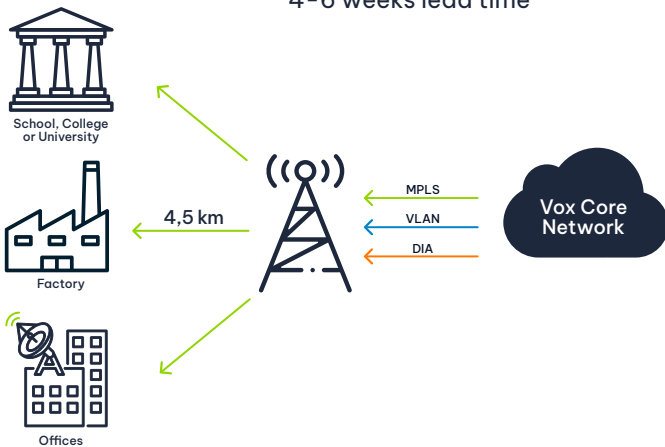

Vox Wireless Licensed

Quick-deploy connectivity solution over carrier grade technology

- Available as Broadband (10:1) or Dedicated (1:1)
- Scalability and flexibility that allows you to do more for less
- Available with Uncapped Voice
- Symmetrical Full Duplex Service
- Low latency, low jitter – carrier grade Licensed technology
- Rapid installation saves time and money

PRODUCT OVERVIEW

Vox Wireless Licensed is a high-speed fixed Microwave data connectivity service that can be deployed nationally in feasible areas where Fibre connectivity is limited or unavailable, to ensure your business is always connected.

The service is available as a Broadband (more cost-effective shared service) or Dedicated connection, and can be used as a primary, temporary, temporary to redundant, or redundant line to cater for all your business needs. Services are configured with a 2Mbps VLAN (reserving guaranteed bandwidth) to ensure Quality of Service (QoS) for Voice.

HOW IT WORKS

Vox WTTB Point to multi-Point (PTmP) Service Overview

4-6 weeks lead time

Vox WTTB Point-to-Point (PTP) Service Overview

8-12 weeks lead time

Point to Multi-Point requires an installation done only on the client premises.